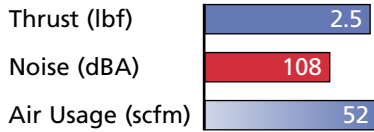

BENCH TOP MODELS		Part Number
	74H Air Miser Safety Air Gun Cleaning power with reduced air consumption Meets or Exceeds OSHA Standards	74H
	75XXT XtraThrust® Safety Air Gun* - Our most powerful benchtop gun - Long comfort trigger Meets or Exceeds OSHA Standards	75XXT
	80 Whisper Jet® Safety Air Gun - Up to 20 dBA noise reduction over conventional air guns - Precision volume control Meets or Exceeds OSHA Standards	80WJ
	80WJ Whisper Jet® Safety Air Gun Up to 20 dBA noise reduction over conventional air guns Meets or Exceeds OSHA Standards	80WJK

*Guardair recommends the use of High Flow connectors for maximum performance.

Always wear personal protective equipment including safety goggles when using air guns.