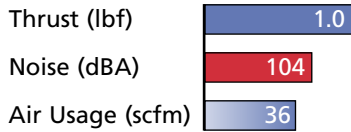

Guardair Protective Air Shield

- Primary air flow exits through the nozzle tip delivering full air pressure.
- Secondary flow exits through radial slots forming protective air cone preventing chips and other debris from flying back towards the operator as required by OSHA Safety Standard 29CFR1910.242(b).
- Should the tip become blocked, the entire air flow is diverted through the slots thereby limiting nozzle tip pressure to less than 30psi thus satisfying OSHA Safety Standard 29CFR1910.242(b).