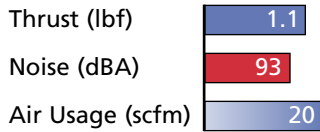

BENCH TOP MODELS		Part Number
	74H Air Miser Safety Air Gun Cleaning power with reduced air consumption Meets or Exceeds OSHA Standards	74H
	75XXT XtraThrust® Safety Air Gun* - Our most powerful benchtop gun - Long comfort trigger Meets or Exceeds OSHA Standards	75XXT
	80 Whisper Jet® Safety Air Gun - Up to 20 dBA noise reduction over conventional air guns - Precision volume control Meets or Exceeds OSHA Standards	80WJ
	80WJ Whisper Jet® Safety Air Gun Up to 20 dBA noise reduction over conventional air guns Meets or Exceeds OSHA Standards	80WJK

*Guardair recommends the use of High Flow connectors for maximum performance.

Always wear personal protective equipment including safety goggles when using air guns.