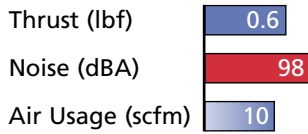

BENCH TOP MODELS		Part Number
	74H Air Miser Safety Air Gun Cleaning power with reduced air consumption Meets or Exceeds OSHA Standards	74H
	75XXT XtraThrust® Safety Air Gun* - Our most powerful benchtop gun - Long comfort trigger Meets or Exceeds OSHA Standards	75XXT
	80 Whisper Jet® Safety Air Gun - Up to 20 dBA noise reduction over conventional air guns - Precision volume control Meets or Exceeds OSHA Standards	80WJ
	80WJ Whisper Jet® Safety Air Gun Up to 20 dBA noise reduction over conventional air guns Meets or Exceeds OSHA Standards	80WJK

*Guardair recommends the use of High Flow connectors for maximum performance.

Always wear personal protective equipment including safety goggles when using air guns.