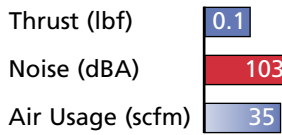

Guardair Protective Air Shield

- Primary air flow exits through the nozzle tip delivering full air pressure.
- Secondary flow exits through radial slots forming protective air cone preventing chips and other debris from flying back towards the operator as required by OSHA Safety Standard 29CFR1910.242(b).
- Should the tip become blocked, the entire air flow is diverted through the slots thereby limiting nozzle tip pressure to less than 30psi thus satisfying OSHA Safety Standard 29CFR1910.242(b).