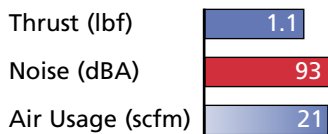

BENCH TOP MODELS		Part Number
	74H Air Miser Safety Air Gun Cleaning power with reduced air consumption Meets or Exceeds OSHA Standards	74H
	75XXT XtraThrust® Safety Air Gun* - Our most powerful benchtop gun - Long comfort trigger Meets or Exceeds OSHA Standards	75XXT
	80 Whisper Jet® Safety Air Gun - Up to 20 dBA noise reduction over conventional air guns - Precision volume control Meets or Exceeds OSHA Standards	80WJ
	80WJ Whisper Jet® Safety Air Gun Up to 20 dBA noise reduction over conventional air guns Meets or Exceeds OSHA Standards	80WJK

*Guardair recommends the use of High Flow connectors for maximum performance.

Always wear personal protective equipment including safety goggles when using air guns.