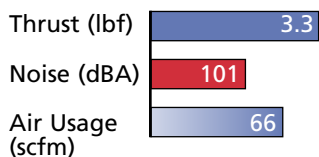

ULTRA® SERIES Bench-Top and Extended Reach

For High Power

ULTRA VENTURI MODELS	Short Trigger P/N	Long Trigger P/N
Ultra Venturi with 6" extension	U75LJ006AA2	U75LJ006AA3
Ultra Venturi with 12" extension	U75LJ012AA2	U75LJ012AA3
Ultra Venturi with 18" extension	U75LJ018AA2	U75LJ018AA3
Ultra Venturi with 24" extension	U75LJ024AA2	U75LJ024AA3
Ultra Venturi with 36" extension	U75LJ036AA2	U75LJ036AA3
Ultra Venturi with 48" extension	U75LJ048AA2	U75LJ048AA3
Ultra Venturi with 60" extension	U75LJ060AA2	U75LJ060AA3
Ultra Venturi with 72" extension	U75LJ072AA2	U75LJ072AA3

For Maximum Power

ULTRA XTRA THRUST® MODELS	Short Trigger P/N	Long Trigger P/N
Ultra Xtra Thrust with 6" extension	U75XT006AA2	U75XT006AA3
Ultra Xtra Thrust with 12" extension	U75XT012AA2	U75XT012AA3
Ultra Xtra Thrust with 18" extension	U75XT018AA2	U75XT018AA3
Ultra Xtra Thrust with 24" extension	U75XT024AA2	U75XT024AA3
Ultra Xtra Thrust with 36" extension	U75XT036AA2	U75XT036AA3
Ultra Xtra Thrust with 48" extension	U75XT048AA2	U75XT048AA3
Ultra Xtra Thrust with 60" extension	U75XT060AA2	U75XT060AA3
Ultra Xtra Thrust with 72" extension	U75XT072AA2	U75XT072AA3