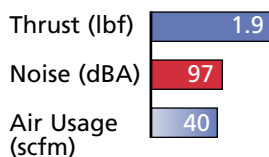

For Low Noise

ULTRA WHISPER JET® MODELS	Short Trigger P/N	Long Trigger P/N
Ultra Whisper Jet Bench-Top	U80WJ2	—
Ultra Whisper Jet with 6" extension	U80LJ006AA2	U80LJ006AA3
Ultra Whisper Jet with 12" extension	U80LJ012AA2	U80LJ012AA3
Ultra Whisper Jet with 18" extension	U80LJ018AA2	U80LJ018AA3
Ultra Whisper Jet with 24" extension	U80LJ024AA2	U80LJ024AA3
Ultra Whisper Jet with 36" extension	U80LJ036AA2	U80LJ036AA3
Ultra Whisper Jet with 48" extension	U80LJ048AA2	U80LJ048AA3
Ultra Whisper Jet with 60" extension	U80LJ060AA2	U80LJ060AA3
Ultra Whisper Jet with 72" extension	U80LJ072AA2	U80LJ072AA3