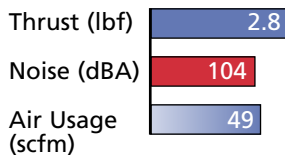

ULTRA® SERIES Bench-Top and Extended Reach

For High Power

ULTRA VENTURI MODELS	Short Trigger P/N	Long Trigger P/N
Ultra Venturi with 6" extension	U75LJ006AA2	U75LJ006AA3
Ultra Venturi with 12" extension	U75LJ012AA2	U75LJ012AA3
Ultra Venturi with 18" extension	U75LJ018AA2	U75LJ018AA3
Ultra Venturi with 24" extension	U75LJ024AA2	U75LJ024AA3
Ultra Venturi with 36" extension	U75LJ036AA2	U75LJ036AA3
Ultra Venturi with 48" extension	U75LJ048AA2	U75LJ048AA3
Ultra Venturi with 60" extension	U75LJ060AA2	U75LJ060AA3
Ultra Venturi with 72" extension	U75LJ072AA2	U75LJ072AA3

For Maximum Power

ULTRA XTRA THRUST® MODELS	Short Trigger P/N	Long Trigger P/N
Ultra Xtra Thrust with 6" extension	U75XT006AA2	U75XT006AA3
Ultra Xtra Thrust with 12" extension	U75XT012AA2	U75XT012AA3
Ultra Xtra Thrust with 18" extension	U75XT018AA2	U75XT018AA3
Ultra Xtra Thrust with 24" extension	U75XT024AA2	U75XT024AA3
Ultra Xtra Thrust with 36" extension	U75XT036AA2	U75XT036AA3
Ultra Xtra Thrust with 48" extension	U75XT048AA2	U75XT048AA3
Ultra Xtra Thrust with 60" extension	U75XT060AA2	U75XT060AA3
Ultra Xtra Thrust with 72" extension	U75XT072AA2	U75XT072AA3