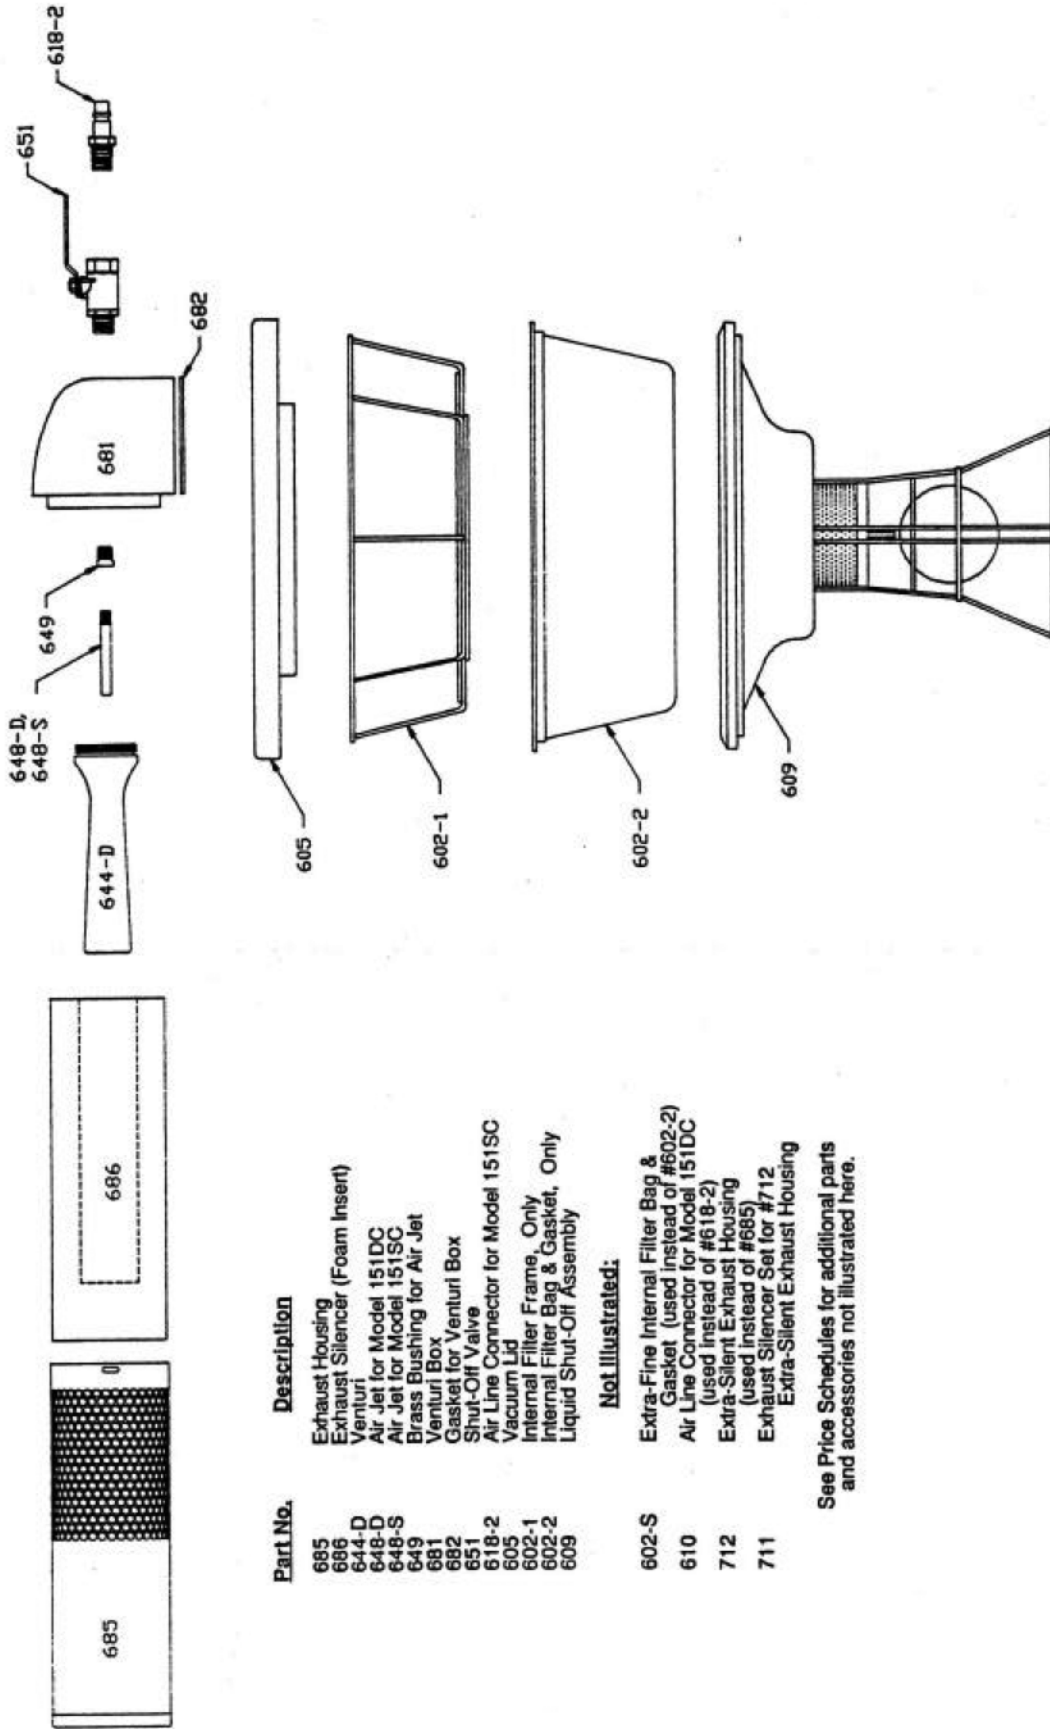

VACUUM GENERATING HEAD FOR MODELS 151SC AND 151DC

Part No.	Description
685	Exhaust Housing
686	Exhaust Silencer (Foam Insert)
644-D	Venturi
648-D	Air Jet for Model 151DC
648-S	Air Jet for Model 151SC
649	Brass Bushing for Air Jet
681	Venturi Box
682	Gasket for Venturi Box
651	Shut-Off Valve
618-2	Air Line Connector for Model 151SC
605	Vacuum Lid
602-1	Internal Filter Frame, Only
602-2	Internal Filter Bag & Gasket, Only
609	Liquid Shut-Off Assembly
Not Illustrated:	
602-S	Extra-Fine Internal Filter Bag & Gasket (used instead of #602-2)
610	Air Line Connector for Model 151DC (used instead of #618-2)
712	Extra-Silent Exhaust Housing (used instead of #685)
711	Exhaust Silencer Set for #712 Extra-Silent Exhaust Housing

See Price Schedules for additional parts and accessories not illustrated here.